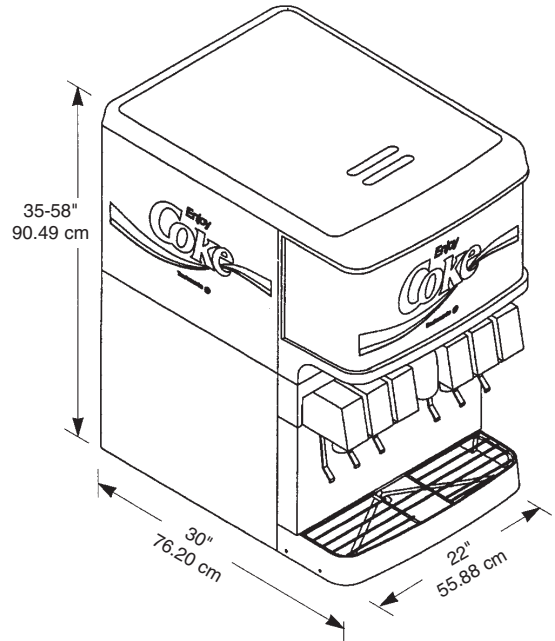

## Technical Specifications:

**Ice Storage Capacity:** 150 lbs. (78.04 kgs.)

**Beverage Manifolding:** 3-2-1

**Cup Clearance:** 9.75" (24.76 cm)

**Cooling Capacity:** 12-12 oz. drinks/minute @75°F

**Drain Connection:** .75" PVC (NPT) or 1" ID flexible tubing

### Graphic Size:

**Overall:** 10.678" x 34.947"

**View:** 9.910" x 33.947"

**Standard Features:** Key switch, 4" legs, timed agitation

**Electrical Rating:** 115V / 60Hz / 3A

**Shipping Weight:** 240 lbs. (108.86 kgs.)

### Agency Listings:

City of New York  
City of Los Angeles

Model Number	Part Number	Description
DF150	02800	Ice Drink Dispenser with 6 LEV™ 3 oz. self-serve lever valves
DF150	0280012	Ice Drink Dispenser with 6 LEV™ 3 oz. push button valves
	02388	DF150 Ice maker kit to accept most 22" wide automatic feed top mount cubers